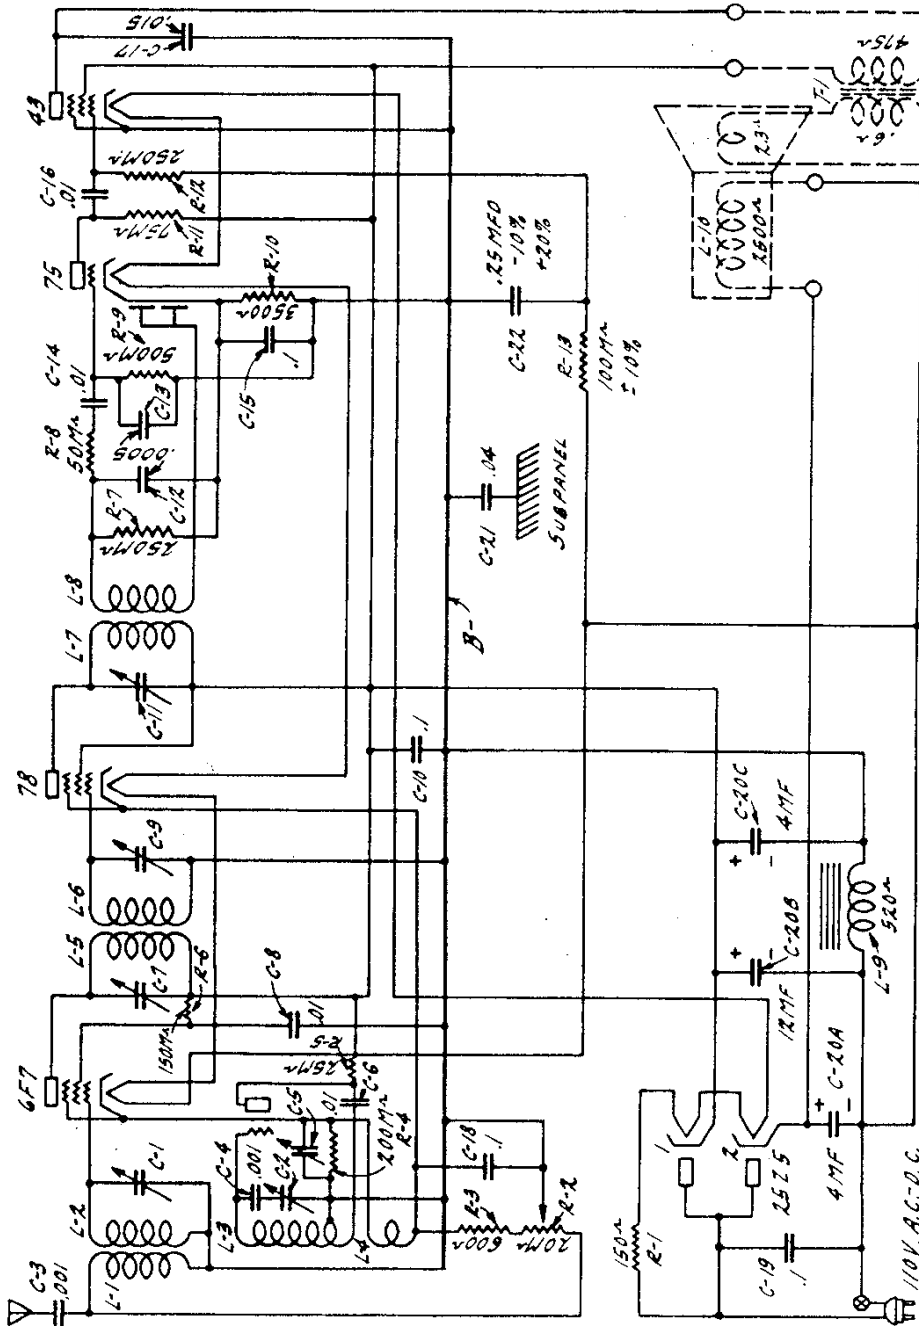

Gamble-Skogmo, Inc.

Model: 3128

Chassis:

Year: Pre October 1936

Power:

Circuit:

IF:

Tubes:

Bands:

Resources

Riders Volume 7 - GAMBLE 7-90

MODEL 3128
Schematic

GAMBLE-SKOGMO, INC.

f. f. = 455 K.C.