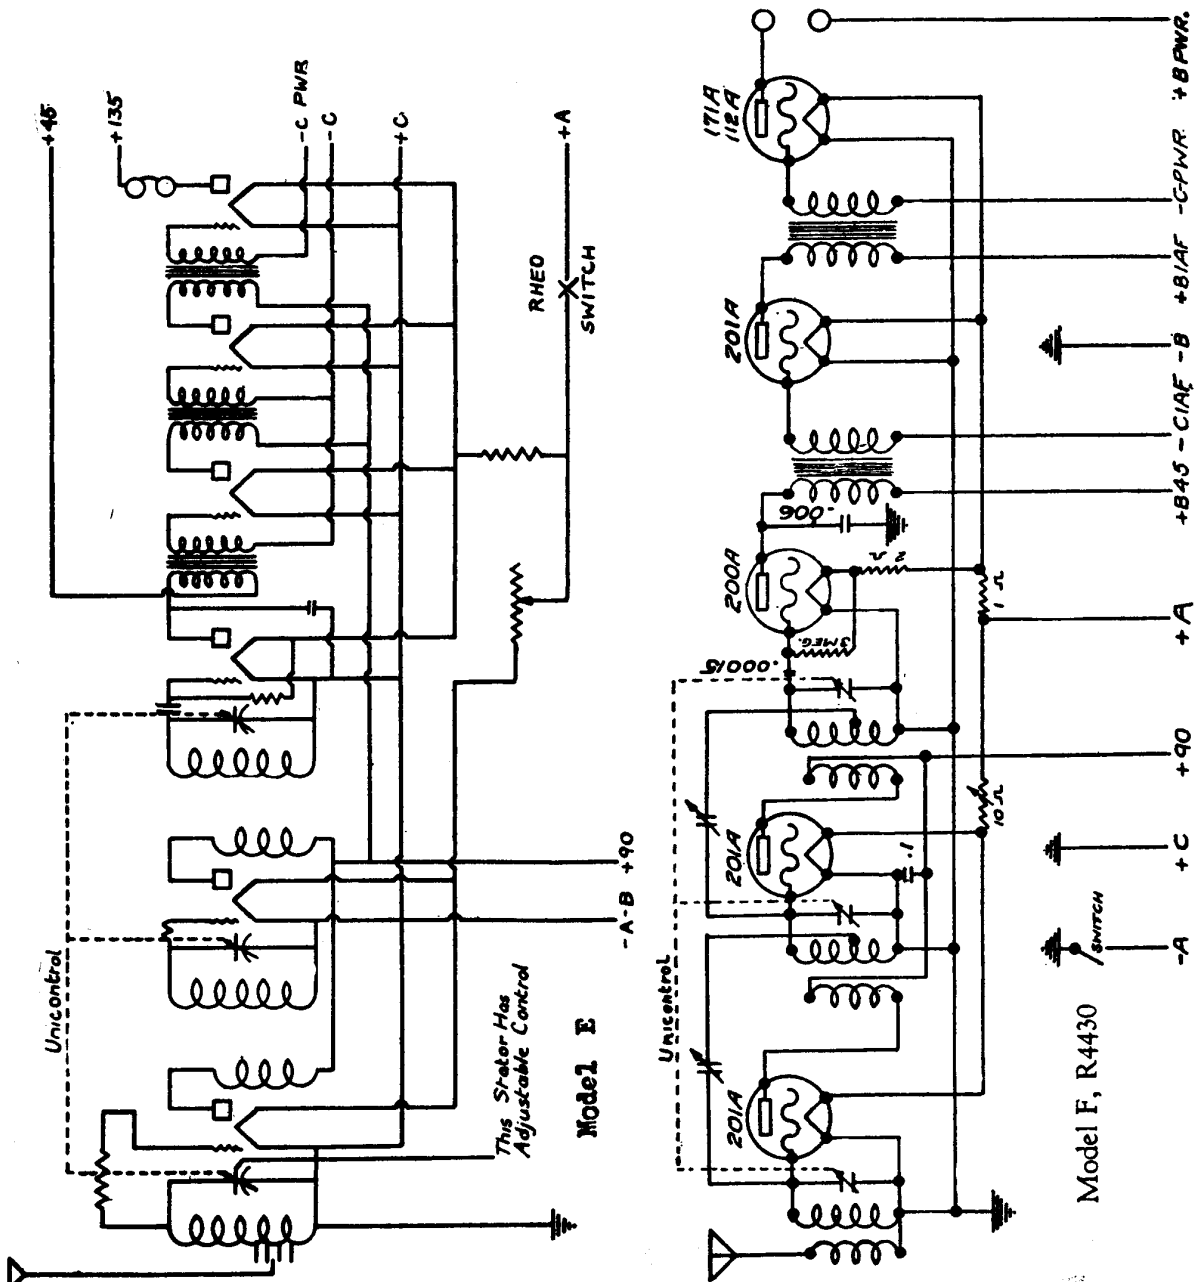

Sears Roebuck & Co.

Model: Silvertone E

Chassis:

Year: Pre June 1933

Power:

Circuit:

IF:

Tubes:

Bands:

Resources

Riders Volume 3 - SEARS 3-14

MODEL Silvertone E
MODEL Silvertone F.

SEARS-ROEBUCK & CO.

Model F, R4430