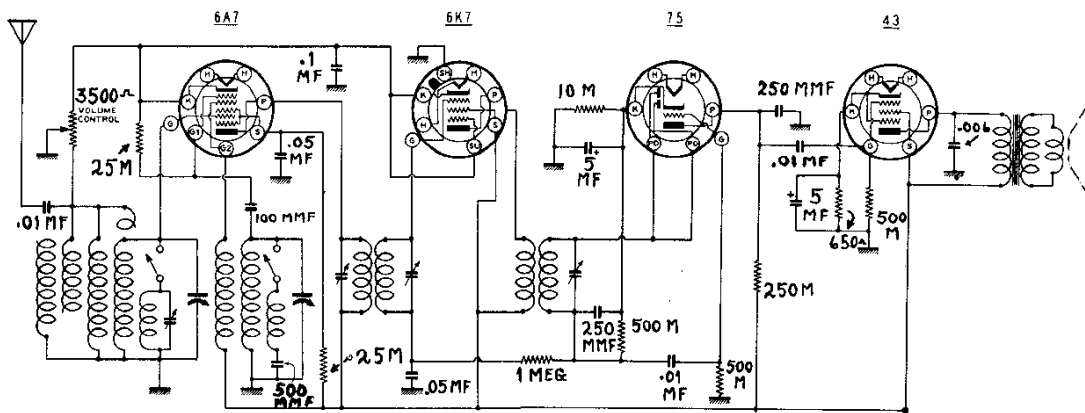

MODEL FE60
MODEL FE62
Schematics
Socket

FREED MFG. CO., INC.

TUBE SOCKETS SHOWN

FOTTOM VIEW

TUBE SOCKETS SHOWN

BOTTOM VIEW

REAR OF CHASSIS
TUBE ARRANGEMENT

1.5 F. 456 K.C.