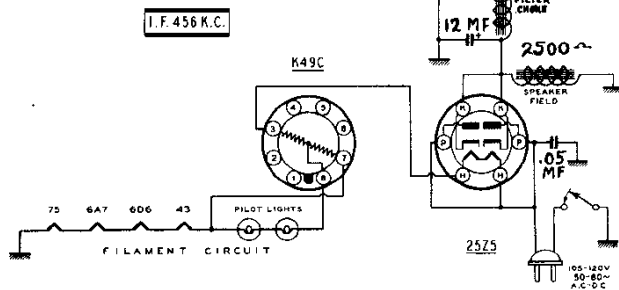

MODEL FE60
MODEL FE62
Schematics
Socket

FREED MFG. CO., INC.

TUBE SOCKETS SHOWN

FOTTOM VIEW

TUBE SOCKETS SHOWN

BOTTOM VIEW

REAR OF CHASSIS
TUBE ARRANGEMENT

1.5 F. 456 K.C.