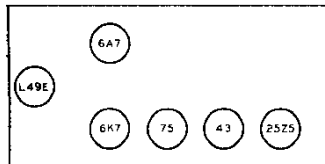

TUBE SOCKETS SHOWN

BOTTOM VIEW