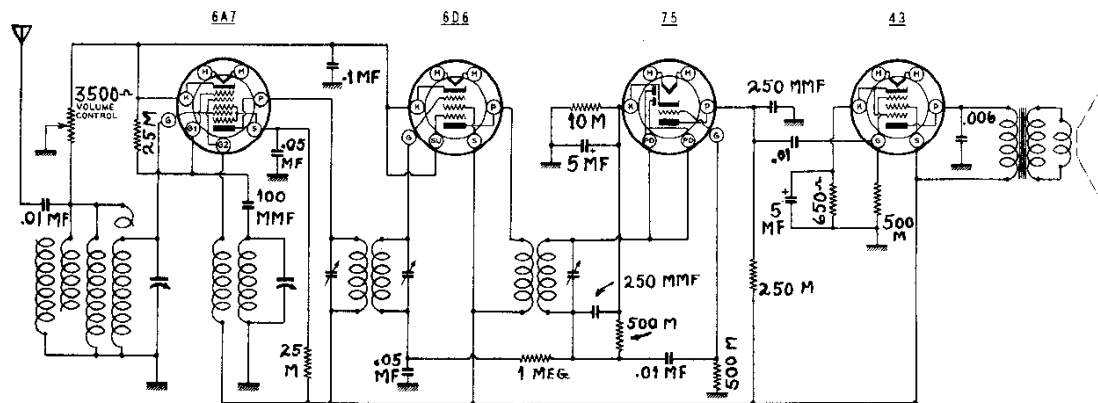

MODEL FE60
MODEL FE62
Schematics
Socket

FREED MFG. CO., INC.

TUBE SOCKETS SHOWN

FOTTOM VIEW